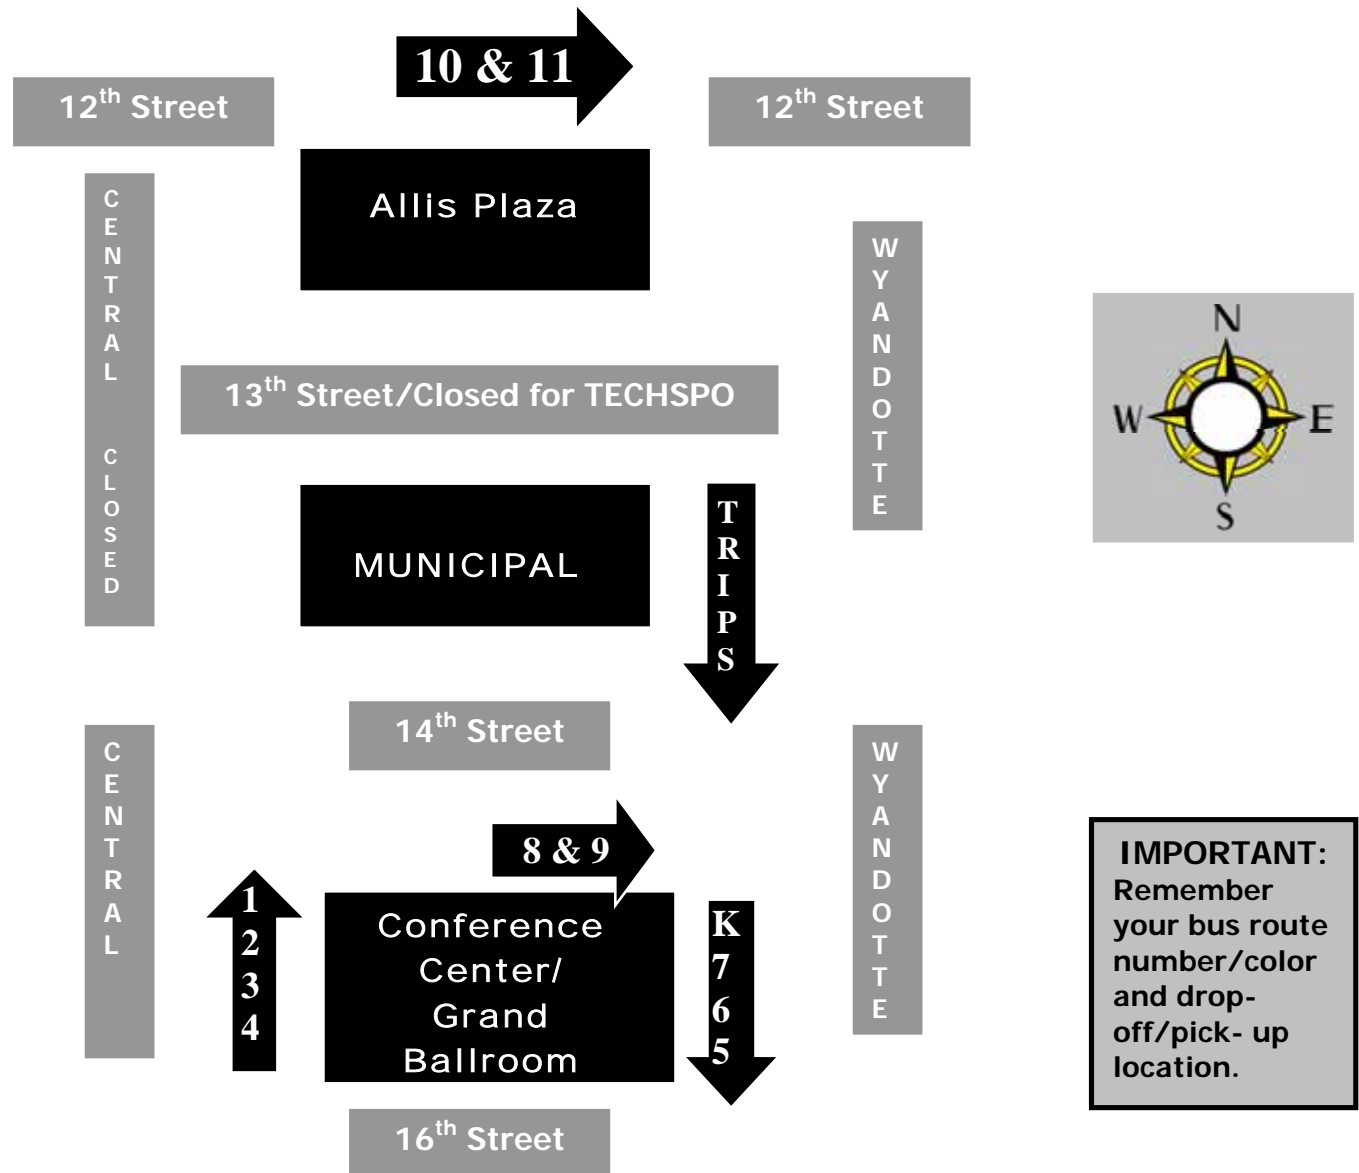

HOTEL SHUTTLE ROUTES

Route numbers listed below represent transportation for state hotels, special transportation or free parking assistance

ROUTE 1 (Red) *

Holiday Inn Suites Overland Park West

ROUTE 2 (Blue) *

Crowne Plaza Lenexa

Route 3 (Green) *

DoubleTree Overland Park Corporate Woods
Holiday Inn Convention Center Overland Park
Overland Park Marriott
Sheraton Overland Park

ROUTE 4 (Yellow) *

Hilton Garden - Kansas

ROUTE 5 (Brown)

Best Western-Seville
Embassy Suites
Fairfield Inn
Holiday Inn Plaza
Marriott Country Club Plaza

ROUTE 6 (White)

Hampton Inn & Suites
Holiday Inn Express Westport
Sheraton Suites
Quaterage Westport (The Q)

ROUTE 7 (Purple)

Comfort Suites - Downtown
Holiday Inn North East

ROUTE 8 (Orange)

Hyatt Regency Crown Center
Westin Crown Center

ROUTE 9 (Pink) *

Clarion Sports Complex
Drury Inn
Holiday Inn CoCo Key Water Resort

Route 10 (Gray)

Comfort Suites Independence
Hilton Gardens Independence

ROUTE 11 (Lime) Wednesday, Thursday , Friday Nights Only

Aladdin Holiday Inn, Crowne Plaza, Hilton President
and Marriott Downtown hotels

Route K (Black)

Transportation for contestants, observers and
free parking at Kemper Arena, American Royal
Facilities

Trips

Special planned tours

2011 Bus Route

Pick Up and Drop off –Downtown Kansas City

June 21-24, 2011

IMPORTANT:
Remember
your bus route
number/color
and drop-
off/pick- up
location.